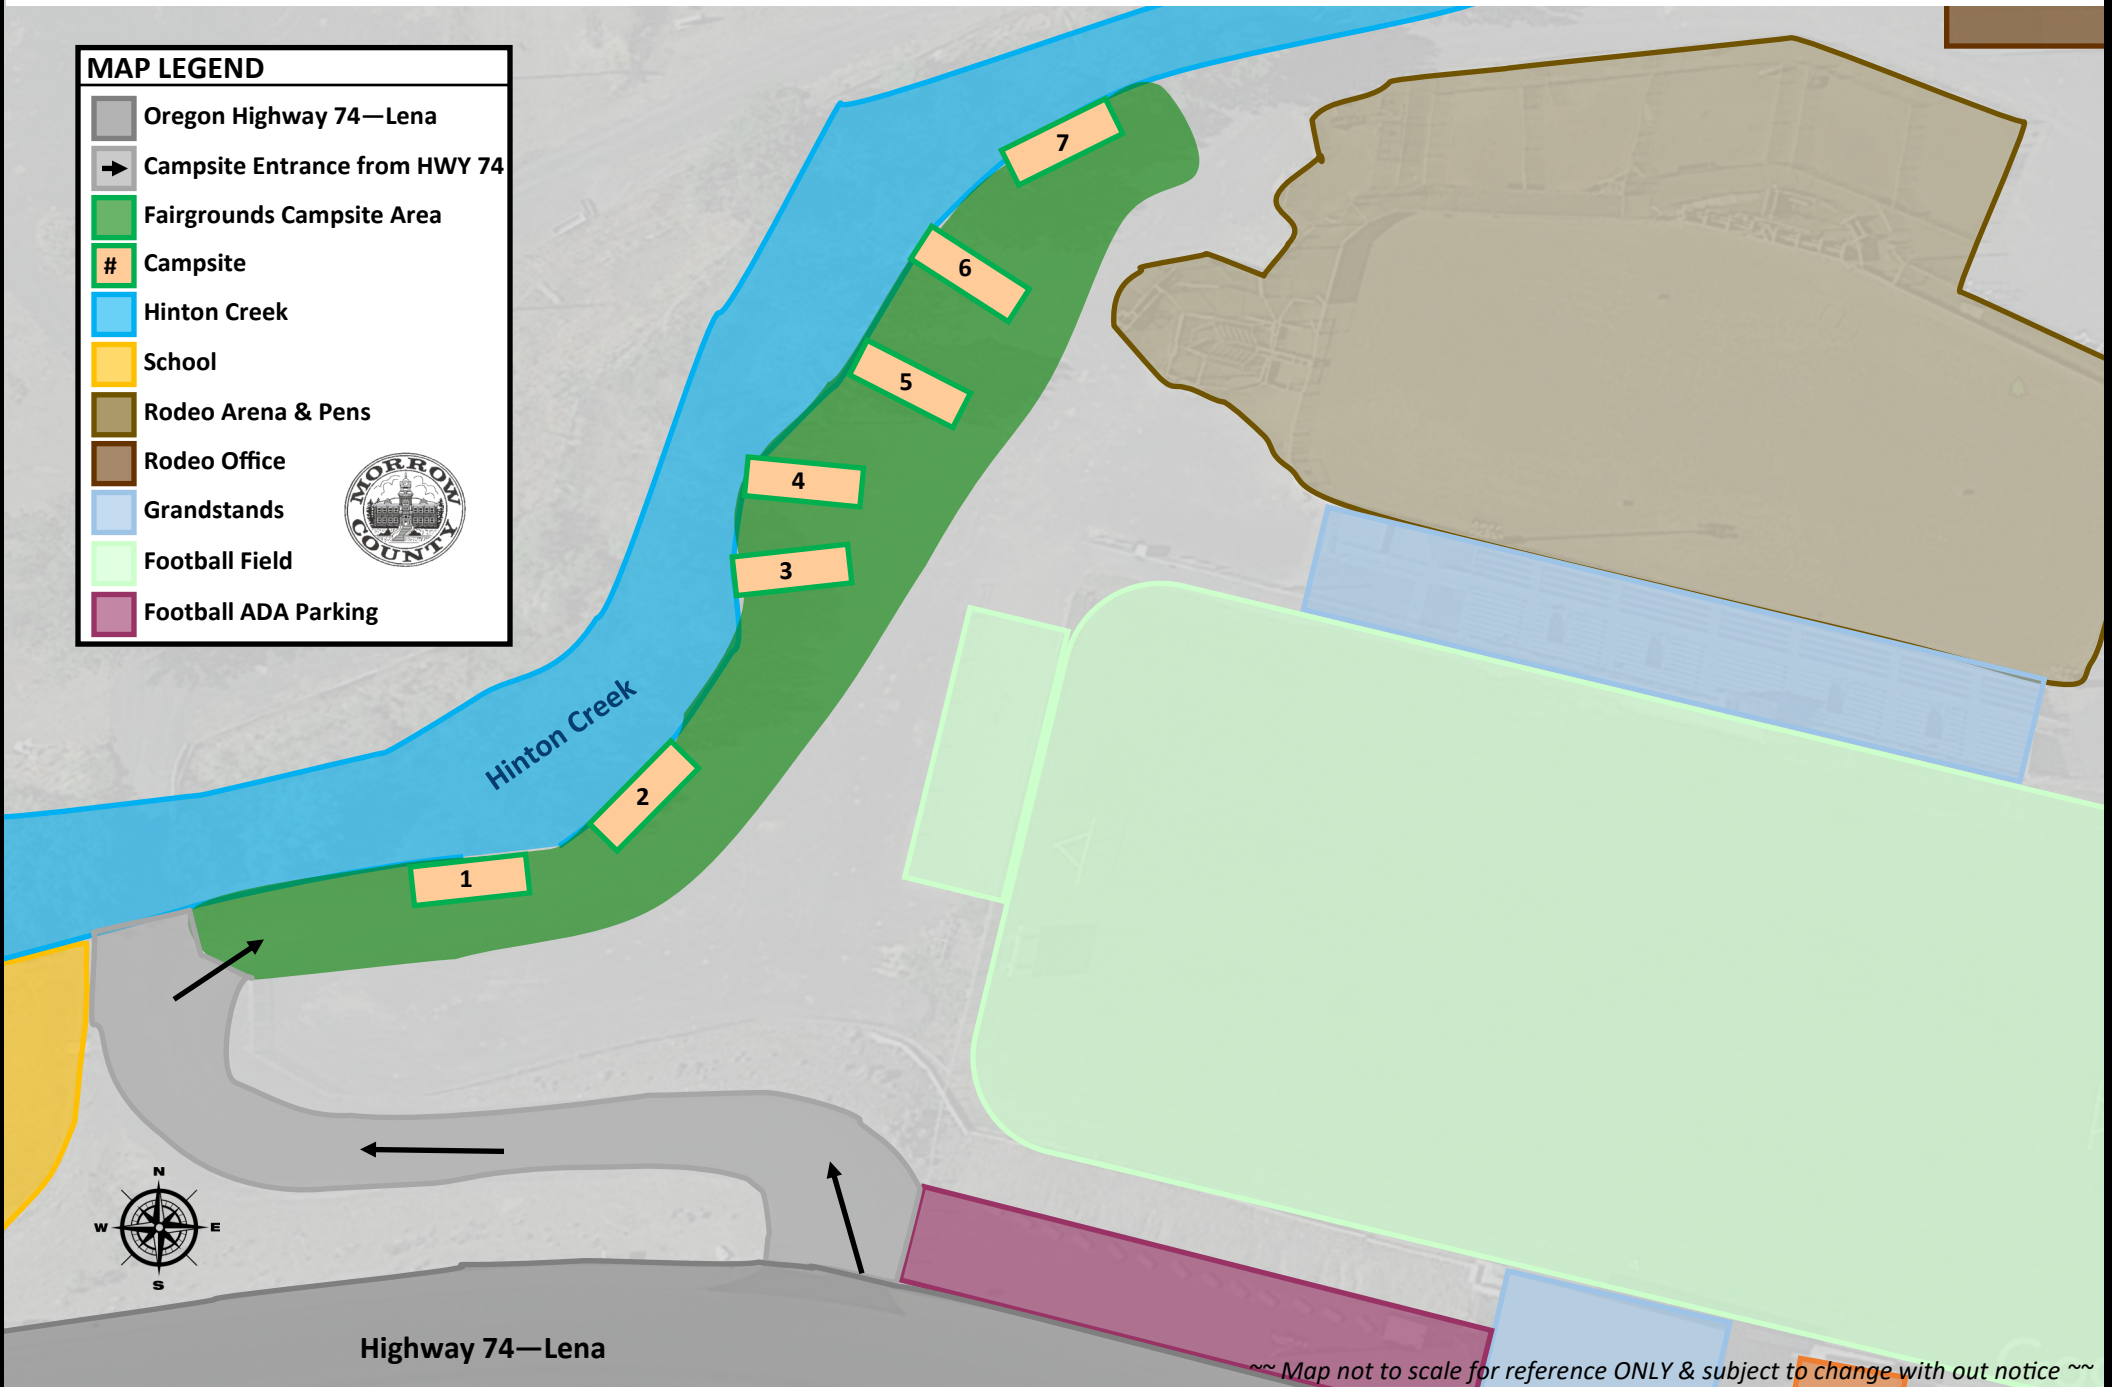

MORROW COUNTY FAIRGROUNDS CAMPSITES MAP

MAP LEGEND

- Oregon Highway 74—Lena
- Campsite Entrance from HWY 74
- Fairgrounds Campsite Area
- # Campsite
- Hinton Creek
- School
- Rodeo Arena & Pens
- Rodeo Office
- Grandstands
- Football Field
- Football ADA Parking

~ Map not to scale for reference ONLY & subject to change with out notice ~

74473 Highway 74—Lena, Heppner, Oregon 97836